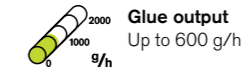

EG280

Glue
Ø12 mm

High performance glue gun for demanding DIY users. Ideal for a wide variety of tasks around the house. High yet smooth glue output of 600 g/h giving better finished results.

- 600 g/h glue output
- 3 min heating time
- Soft-grip trigger and handle
- Soft grip top cover for heating protection
- Exchangeable nozzle
- Fixed stand for full stability
- 3 year guarantee