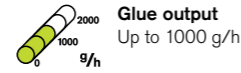

EG310

Glue
Ø12 mm

PRO

Glue gun designed for multi-purpose home or DIY use but still offering professional performance levels.

- 1000 g/h glue output
- 3-4 min heating time
- Temperature setting: 200 °C
- Exchangeable nozzle
- 4-finger trigger action
- 2 m cord
- Mobile stand for full flexibility
- 3 year guarantee

Description	Art. No.	EAN Code	Units
Box	40303005	3221631085793	5
Clamshell	5000436	3221631085625	6
Case	40303006	3221631085663	6